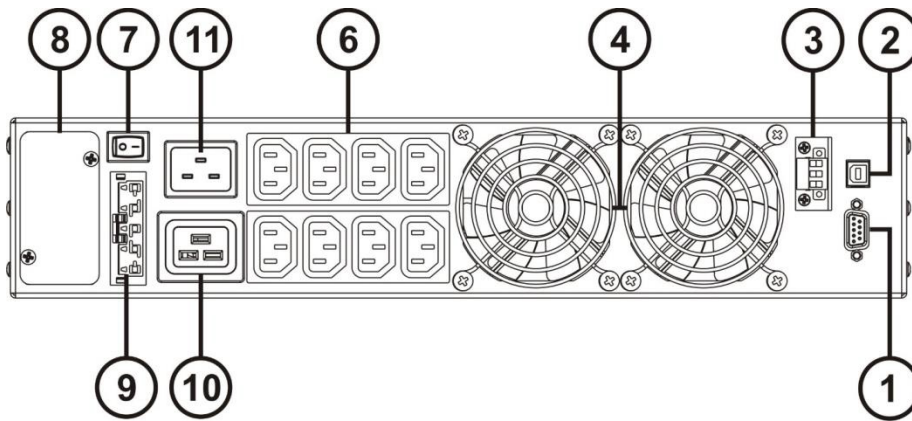

SENTINEL RACK (SER)

SER 1500 | SER 3000 ER

Riello UPS expands its Sentinel Pro range of UPS, adding two new rack-mount models. Sentinel Rack SER 1500 and SER 3000 ER.

Sentinel Rack is an on-line double-conversion UPS offering the highest levels of reliability and protection for critical servers, voice and data processing IT systems.

Perfectly placed for long runtime applications, Sentinel Rack 3000 ER is fitted with a 6A battery charger.

The SER range sits at just 450mm deep, and is the ideal product for upgrading power in legacy 600mm deep racks.

SER 1500

SER 3000 ER

- | | |
|---------------------------|---------------------------|
| 1. RS 232 Comms Port | 7. I/O Switch |
| 2. USB Comms Port | 8. Comms Slot |
| 3. Remote Contacts (REPO) | 9. Battery Pack Connector |
| 4. Cooling Fan | 10. 16A IEC Input |
| 5. 10A IEC Input | 11. 16A IEC Output |
| 6. 10A IEC Output | |

PRODUCT OVERVIEW

Model	VA	W	Dimensions (W x D x H - mm)	Weight (kg)
SER 1500	1500	1350	438(19")x450x88(2U)	22
SER 3000 ER	3000	2700	438(19")x450x88(2U)	18
BB SER 72-A5			438(19")x450x88(2U)	27

AVAILABILITY