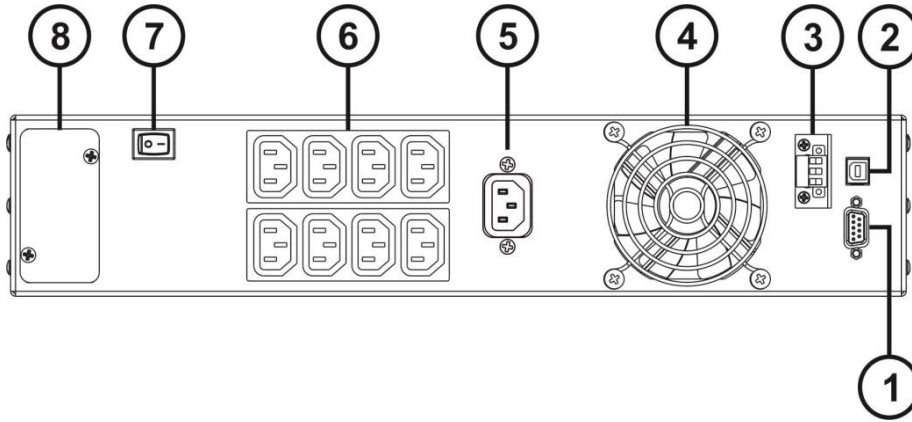

SENTINEL RACK (SER)

SER 1500 | SER 3000 ER

Riello UPS expands its Sentinel Pro range of UPS, adding two new rack-mount models. Sentinel Rack SER 1500 and SER 3000 ER.

Sentinel Rack is an on-line double-conversion UPS offering the highest levels of reliability and protection for critical servers, voice and data processing IT systems.

Perfectly placed for long runtime applications, Sentinel Rack 3000 ER is fitted with a 6A battery charger.

The SER range sits at just 450mm deep, and is the ideal product for upgrading power in legacy 600mm deep racks.

SER 1500

SER 3000 ER

- | | |
|---------------------------|---------------------------|
| 1. RS 232 Comms Port | 7. I/O Switch |
| 2. USB Comms Port | 8. Comms Slot |
| 3. Remote Contacts (REPO) | 9. Battery Pack Connector |
| 4. Cooling Fan | 10. 16A IEC Input |
| 5. 10A IEC Input | 11. 16A IEC Output |
| 6. 10A IEC Output | |

PRODUCT OVERVIEW

Model	VA	W	Dimensions (W x D x H - mm)	Weight (kg)
SER 1500	1500	1350	438(19")x450x88(2U)	22
SER 3000 ER	3000	2700	438(19")x450x88(2U)	18
BB SER 72-A5			438(19")x450x88(2U)	27

AVAILABILITY